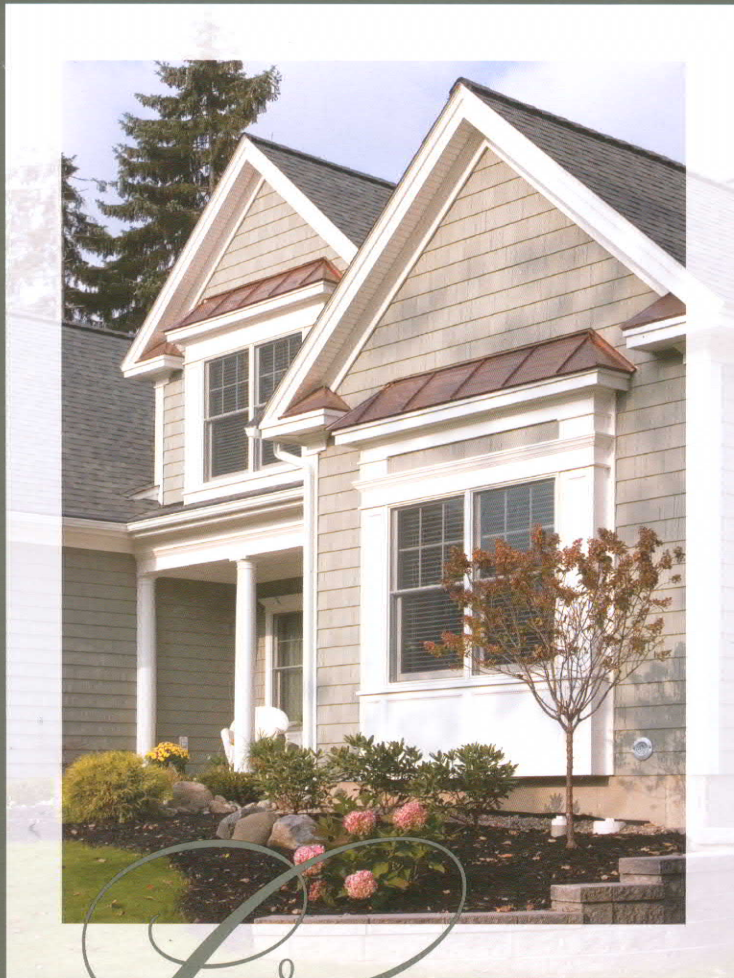

HARBOR  POINTE®
SINGLE SELECT

ULTRA-PREMIUM SHAKES & SCALLOPS

REVERE

*Luxury
for
Everyday
Living.*

EXPERTLY CRAFTED FOR ENDURING STRENGTH

Elegant yet strong, Harbor Pointe Single Select Shakes & Scallops feature a powerfully built profile design to achieve a superior finish for your home. Their strength begins with performance-engineered polypropylene construction, reinforced with a storm rail on each side of the nailing hem. A specially designed locking system provides added stability while securing the siding panels together for a durable, weathertight exterior.

DESIGN INNOVATIONS

Harbor Pointe Single Select transforms the beauty of genuine cedar into a premium siding that's unrivaled in richness and quality. While its timeless style may captivate your attention, it's also important to understand the structural upgrades that elevate Harbor Pointe Single Select to a class of its own.

An expanded variety of shake molds creates a random, natural-looking appearance just like actual cedar.

Built Hurricane-Tough!

In independent laboratory tests, Harbor Pointe Single Select remained secure in Category 5 hurricane-velocity winds.